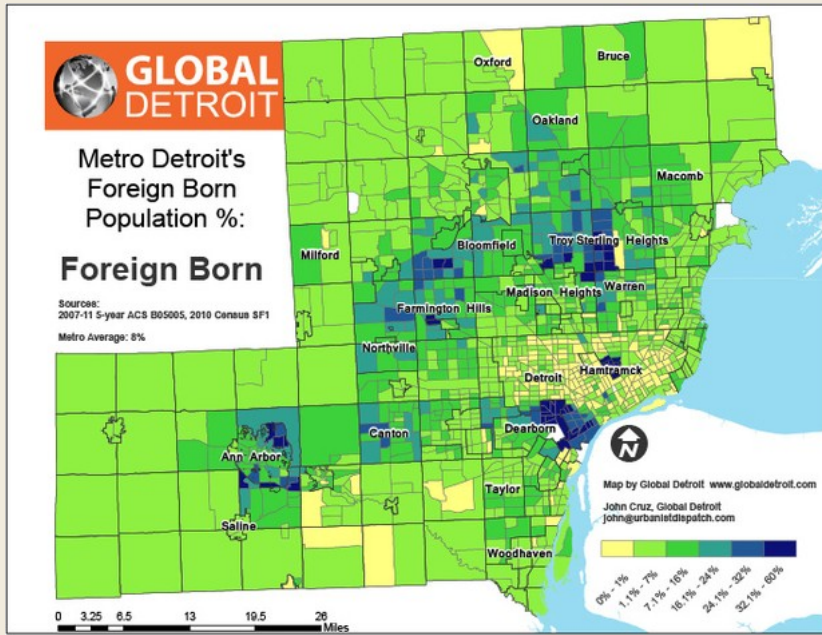

Detroit: America's Melting Pot

Tags
 race, ethnicity, and multiculturalism
 Immigration

Like 43
 Tweet 2
 Share

Thursday July 18, 2013

Photo courtesy of GlobalDetroit.com

WDET
 Detroit: America's Melting Pot ...

Like Share Download

58 | 3

SOUNDCLOUD

Global Detroit and Data Driven Detroit have joined forces and released a report detailing the distribution of immigrants in Southeast Michigan. Co-Author and Researcher at Global Detroit, **John Cruz**, alongside Co-Author and Director of Data Driven Detroit, **Kurt Metzger**, talk about the report on foreign-born populations in the greater Detroit area. The report also has **detailed maps** that breaks down immigrant population county by county. One hope is that organizations, businesses, and the local governments will be able to better interact with the foreign-born populations in the communities.